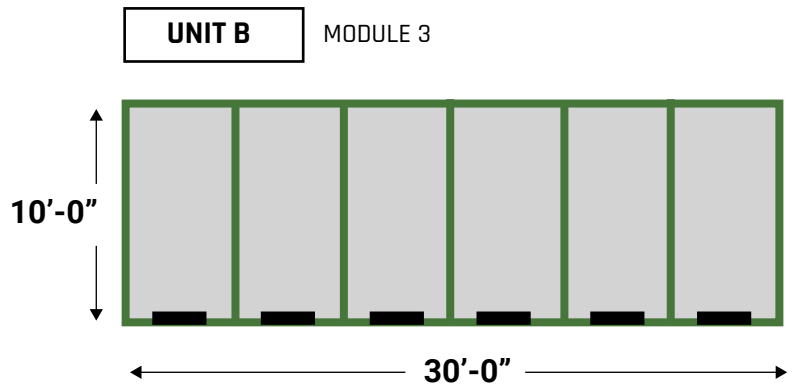

OUTDOOR MOVEABLE STORAGE UNITS

UNIT MIX

LABEL	UNIT SIZE	DR SIZE
A	5x5	3'
B	5x10	3'
C	10x10	6'
D	10x15	6'
E	10x20	10'
F	10x30	10'

888.494.9110
 INFO@FXBDS.COM
 WWW.FLEXSTORAGESYSTEMS.COM