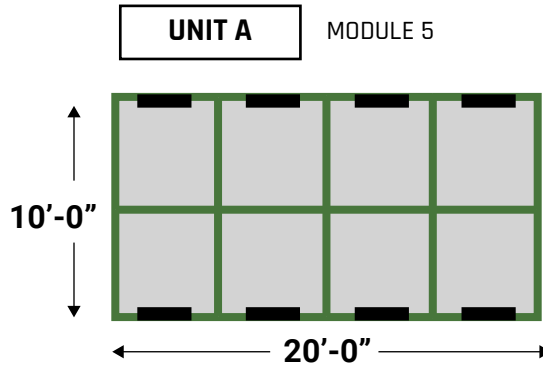

OUTDOOR MOVEABLE STORAGE UNITS

UNIT MIX

LABEL	UNIT SIZE	DR SIZE
A	5x5	3'
B	5x10	3'
C	10x10	6'
D	10x15	6'
E	10x20	10'
F	10x30	10'

888.494.9110
 INFO@FXBDS.COM
 WWW.FLEXSTORAGESYSTEMS.COM