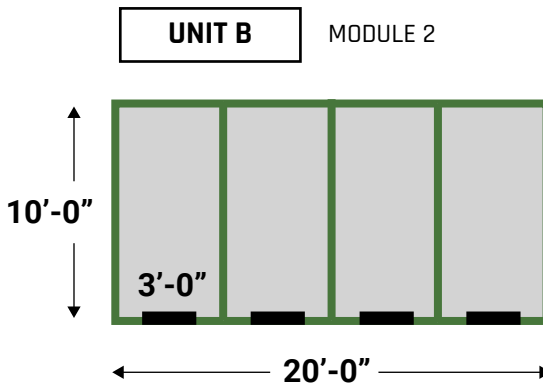

OUTDOOR MOVEABLE STORAGE UNITS

UNIT MIX

LABEL	UNIT SIZE	DR SIZE
A	5x5	3'
B	5x10	3'
C	10x10	6'
D	10x15	6'
E	10x20	10'
F	10x30	10'

888.494.9110
 INFO@FXBDS.COM
 WWW.FLEXSTORAGESYSTEMS.COM