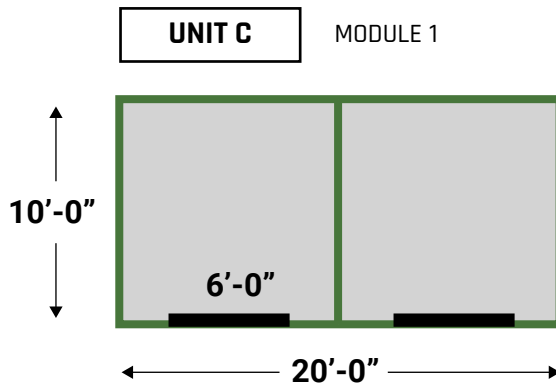

OUTDOOR MOVEABLE STORAGE UNITS

UNIT MIX

LABEL	UNIT SIZE	DR SIZE
A	5x5	3'
B	5x10	3'
C	10x10	6'
D	10x15	6'
E	10x20	10'
F	10x30	10'

888.494.9110
 INFO@FXBDS.COM
 WWW.FLEXSTORAGESYSTEMS.COM