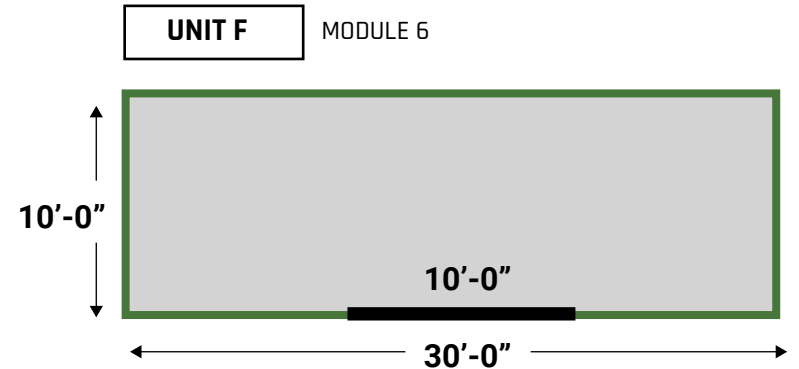

OUTDOOR MOVEABLE STORAGE UNITS

UNIT MIX

LABEL	UNIT SIZE	DR SIZE
A	5x5	3'
B	5x10	3'
C	10x10	6'
D	10x15	6'
E	10x20	10'
F	10x30	10'

888.494.9110
 INFO@FXBDS.COM
 WWW.FLEXSTORAGESYSTEMS.COM