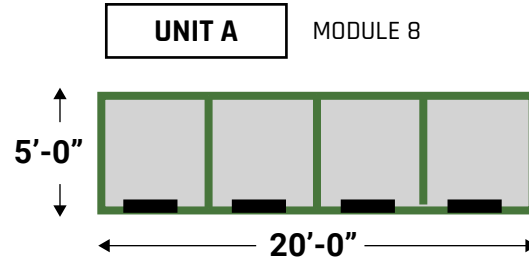

OUTDOOR MOVEABLE STORAGE UNITS

UNIT MIX

LABEL	UNIT SIZE	DR SIZE
A	5x5	3'
B	5x10	3'
C	10x10	6'
D	10x15	6'
E	10x20	10'
F	10x30	10'

888.494.9110
 INFO@FXBDS.COM
 WWW.FLEXSTORAGESYSTEMS.COM