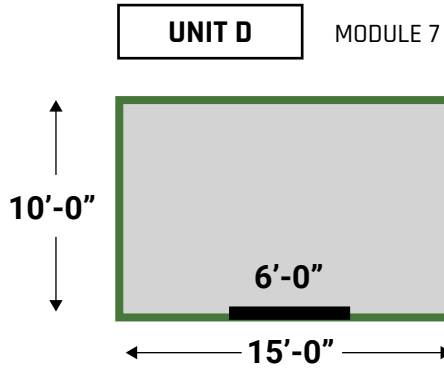

OUTDOOR MOVEABLE STORAGE UNITS

UNIT MIX

LABEL	UNIT SIZE	DR SIZE
A	5x5	3'
B	5x10	3'
C	10x10	6'
D	10x15	6'
E	10x20	10'
F	10x30	10'

888.494.9110
 INFO@FXBDS.COM
 WWW.FLEXSTORAGESYSTEMS.COM