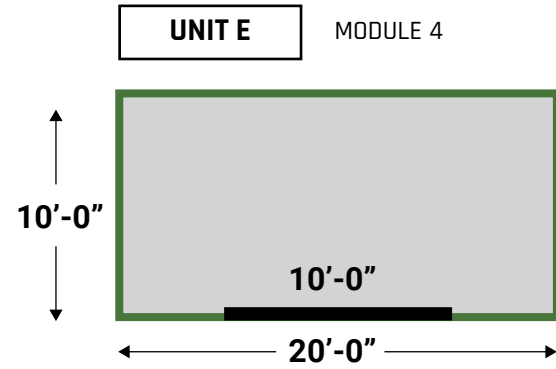

OUTDOOR MOVEABLE STORAGE UNITS

UNIT MIX

LABEL	UNIT SIZE	DR SIZE
A	5x5	3'
B	5x10	3'
C	10x10	6'
D	10x15	6'
E	10x20	10'
F	10x30	10'

888.494.9110
 INFO@FXBDS.COM
 WWW.FLEXSTORAGESYSTEMS.COM